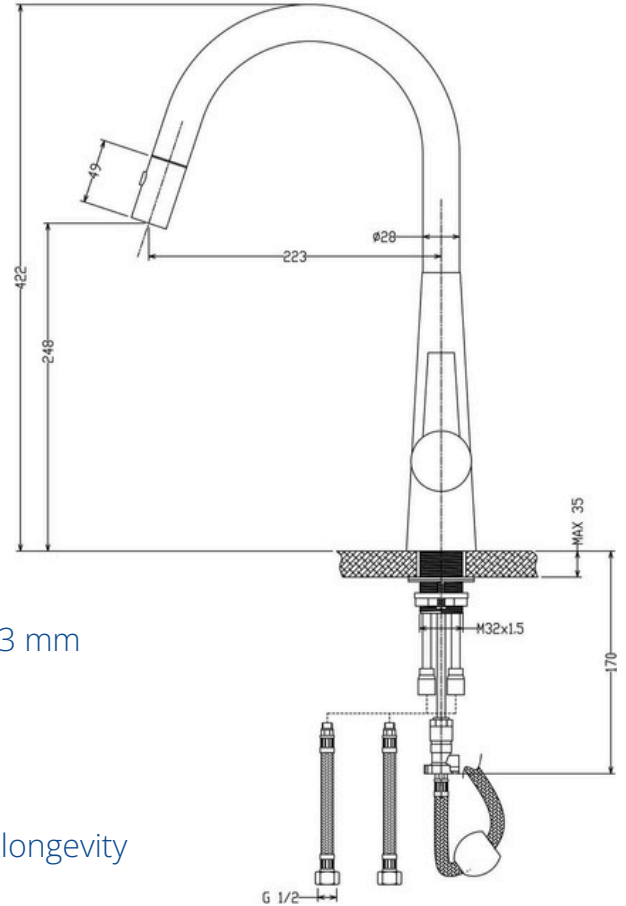

## DIMENSIONS

Length: 248 mm, Width: 28 mm Height: 422 mm, Reach 233 mm

## DESCRIPTION

- Pullout spout with a 360-degree swivel
- Vegetable spray for enhanced cleaning
- Ceramic disc cartridge technology for increased product longevity
- Perfect for large single or double bowl sinks
- Constructed from solid brass with a high-quality brushed gold finish
- Supportive but sturdy touch on the mixer for power and temperature adjustment
- Fits industry-wide sink tap holes with its 35mm size