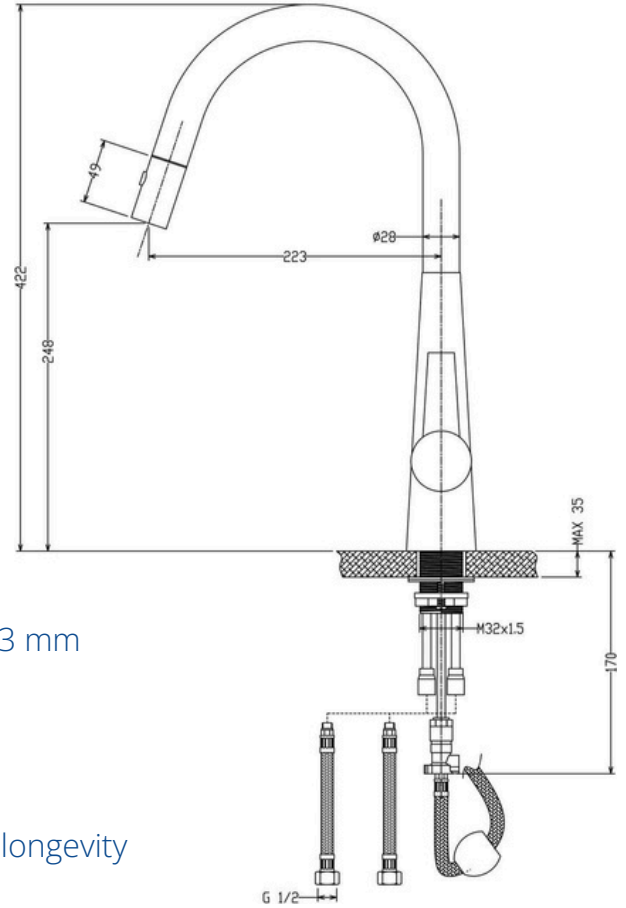

TAQPEMESMBN - Emerald Brushed Nickel Pullout Sink Mixer

DIMENSIONS

Length: 248 mm, Width: 28 mm Height: 422 mm, Reach 233 mm

DESCRIPTION

- Pullout spout with a 360-degree swivel
- Vegetable spray for enhanced cleaning
- Ceramic disc cartridge technology for increased product longevity
- Perfect for large single or double bowl sinks
- Constructed from solid brass with a high-quality brushed nickel finish
- Supportive but sturdy touch on the mixer for power and temperature adjustment
- Fits industry-wide sink tap holes with its 35mm size

WELS INFORMATION

WELS LPM: 4.0L

WELS Licence Number: 0175

WELS Registration Code: T37291V

WELS Star Rating: 6 Stars

WARRANTY INFORMATION

- 10 Year Cartridge Replacement Warranty / 5 Year Replacement Product Warranty / 1 Year Parts, Labour & Finishes
- Product replacement does not include installation or removal of the original product.
- Check product for damage before installation - installing a damaged product voids warranty.