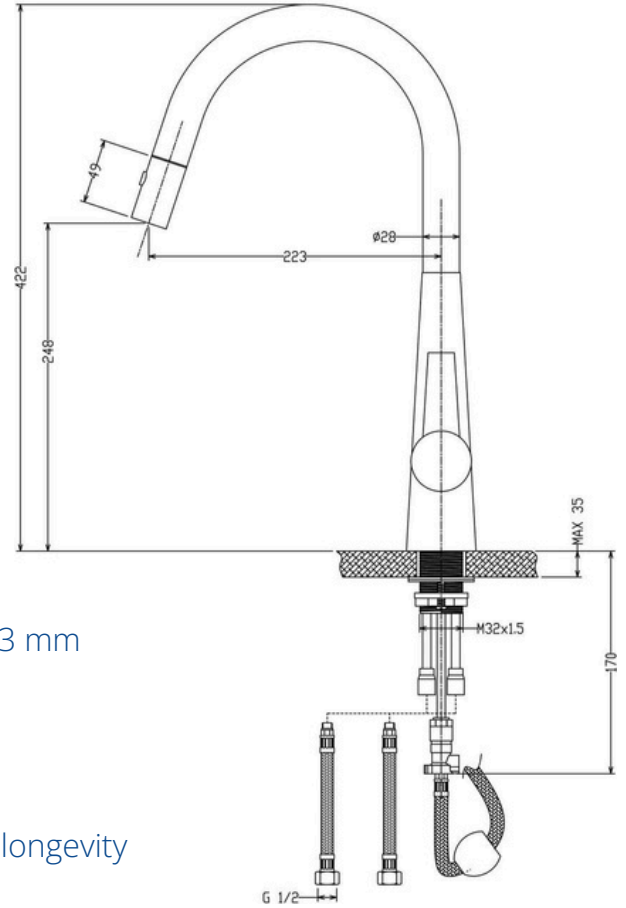

## DIMENSIONS

Length: 248 mm, Width: 28 mm Height: 422 mm, Reach 233 mm

## DESCRIPTION

- Pullout spout with a 360-degree swivel
- Vegetable spray for enhanced cleaning
- Ceramic disc cartridge technology for increased product longevity
- Perfect for large single or double bowl sinks
- Constructed from solid brass with a high-quality gun metal finish
- Supportive but sturdy touch on the mixer for power and temperature adjustment
- Fits industry-wide sink tap holes with its 35mm size