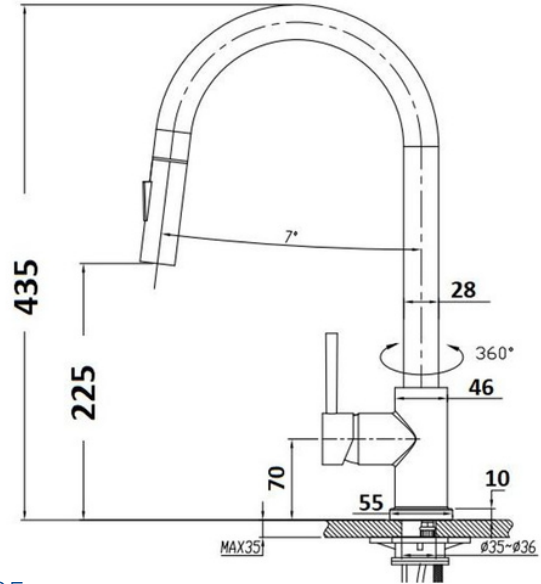

TAQPJASSMC - Jasper Chrome Pullout Sink Mixer

DIMENSIONS

Length: 270mm, Width: 100 mm, Reach: 235 mm, Height: 435 mm

DESCRIPTION

- The Jasper is a contemporary, round, high gloss chrome, single lever, pullout sink mixer
- It is constructed from solid brass and features a high-quality, high-gloss chrome finish
- Functional hidden pullout spout, perfect for large or double bowl sinks
- 360-degree swivel spout
- Our high-quality internal ceramic disc cartridge technology provides you with a supportive but sturdy touch on the mixer which gives you adjustment over power and temperature
- This tap will fit into sink tap holes industry-wide with its 35mm size meaning you can accompany this mixer straight into your kitchen sink.

WELS INFORMATION

WELS LPM: 5.0L

WELS Registration Code: T36819

WELS Licence Number: 1658

WELS Star Rating: 5 Stars

WARRANTY INFORMATION

- 10 Year Cartridge Replacement Warranty / 5 Year Replacement Product Warranty / 1 Year Parts, Labour & Finishes
- Product replacement does not include installation or removal of the original product.
- Check product for damage before installation - installing a damaged product voids the warranty.