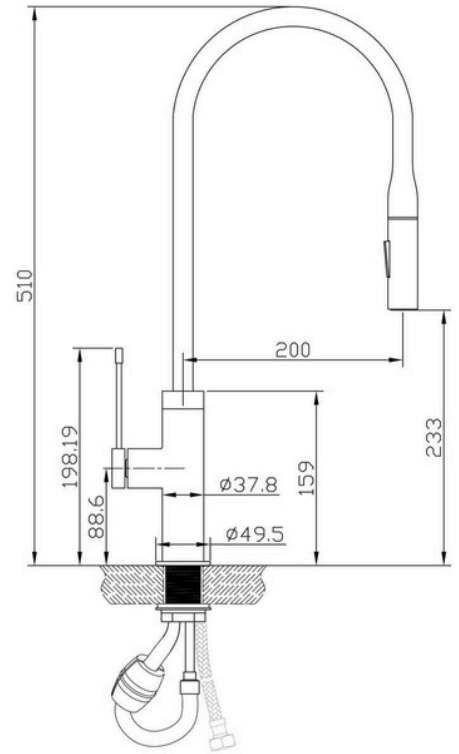

TAQPPEARLSMBN - Pearl Brushed Nickel Pullout Sink Mixer

DIMENSIONS

Length: 233 mm, Width: 37.80 mm, Height: 510mm, Reach 200 mm

DESCRIPTION

- Pullout spout with veg spray function and 360-degree swivel
- Ceramic disc cartridge technology for increased product longevity
- Perfect for large single or double bowl sinks
- Constructed from solid brass with a high-quality, brushed nickel finish
- Functional pullout spout ideal for large or double bowl sinks
- Fits industry-standard 35mm sink tap holes for easy installation in your kitchen sink

WELS INFORMATION

WELS LPM: 4.5L

WELS Registration Code: T33776V

WELS Licence Number: 0175

WELS Star Rating: 6 Stars

WARRANTY INFORMATION

- 10 Year Cartridge Replacement Warranty / 5 Year Replacement Product Warranty / 1 Year Parts, Labour & Finishes
- Product replacement does not include installation or removal of the original product.
- Check product for damage before installation - installing a damaged product voids warranty.