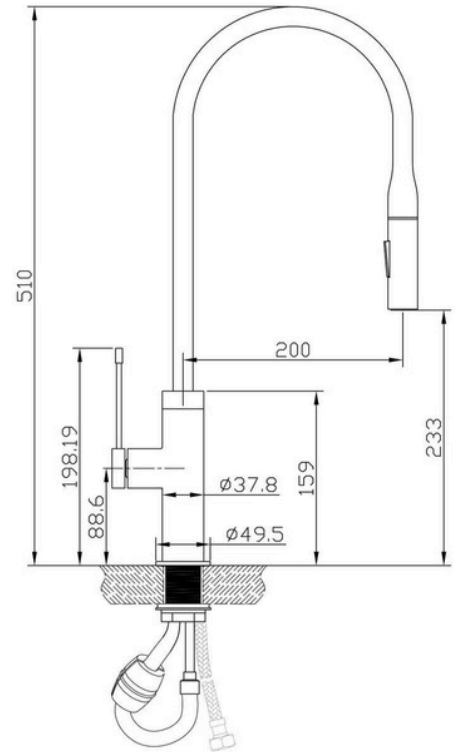

TAQPPEARLSMC - Pearl Chrome Pullout Sink Mixer

DIMENSIONS

Length: 233 mm, Width: 37.80 mm, Height: 510mm, Reach 200 mm

DESCRIPTION

- Pullout spout with veg spray function and 360-degree swivel
- Ceramic disc cartridge technology for increased product longevity
- Perfect for large single or double bowl sinks
- Constructed from solid brass with a high-quality, high-gloss chrome finish
- Functional pullout spout ideal for large or double bowl sinks
- Fits industry-standard 35mm sink tap holes for easy installation in your kitchen sink

WELS INFORMATION

WELS LPM: 4.5L

WELS Registration Code: T33776

WELS Licence Number: 0175

WELS Star Rating: 6 Stars

WARRANTY INFORMATION

- 10 Year Cartridge Replacement Warranty / 5 Year Replacement Product Warranty / 1 Year Parts, Labour & Finishes
- Product replacement does not include installation or removal of the original product.
- Check product for damage before installation - installing a damaged product voids warranty.