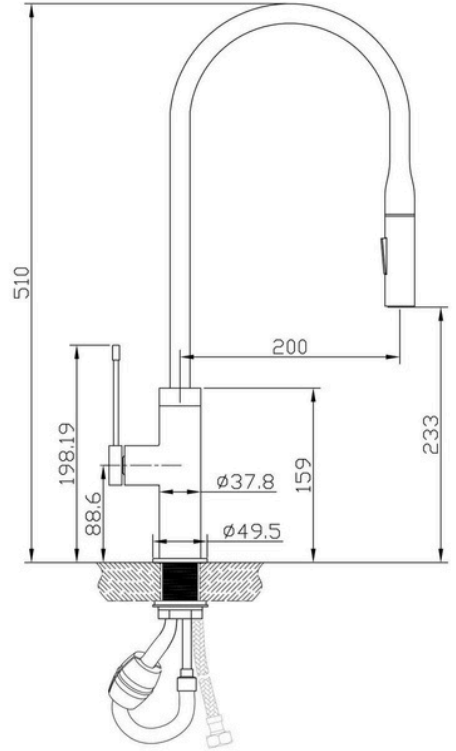

TAQPPEARLSMGM - Pearl Gun Metal Pullout Sink Mixer

DIMENSIONS

Length: 233 mm, Width: 37.80 mm, Height: 510mm, Reach 200 mm

DESCRIPTION

- Pullout spout with veg spray function and 360-degree swivel
- Ceramic disc cartridge technology for increased product longevity
- Perfect for large single or double bowl sinks
- Constructed from solid brass with a high-quality, gun metal finish
- Functional pullout spout ideal for large or double bowl sinks
- Fits industry-standard 35mm sink tap holes for easy installation in your kitchen sink

WELS INFORMATION

WELS LPM: 4.5L

WELS Registration Code: T33776V

WELS Licence Number: 0175

WELS Star Rating: 6 Stars

WARRANTY INFORMATION

- 10 Year Cartridge Replacement Warranty / 5 Year Replacement Product Warranty / 1 Year Parts, Labour & Finishes
- Product replacement does not include installation or removal of the original product.
- Check product for damage before installation - installing a damaged product voids warranty.