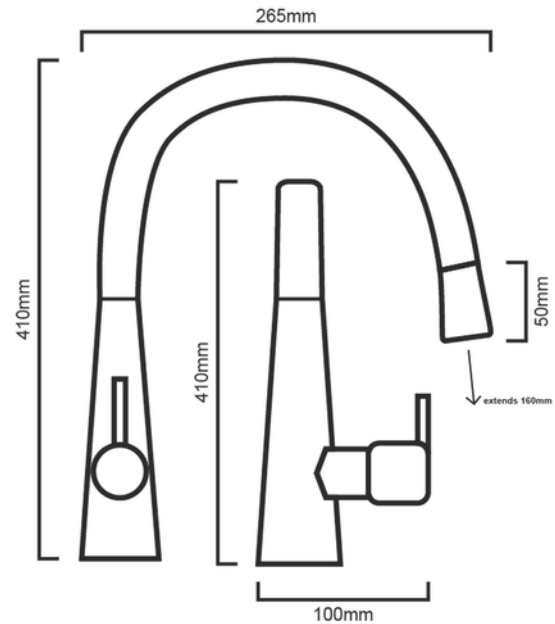

## DIMENSIONS

Length: 265 mm, Width: 100 mm, Reach: 240 mm, Height: 410 mm

## DESCRIPTION

- The Sapphire is a modern, round, High Gloss Chrome, single lever, gooseneck sink mixer.
- It is constructed from solid brass and features a high quality, High Gloss Chrome
- 360° degree swivel spout
- Incorporates ceramic disc cartridge technology for increased product longevity