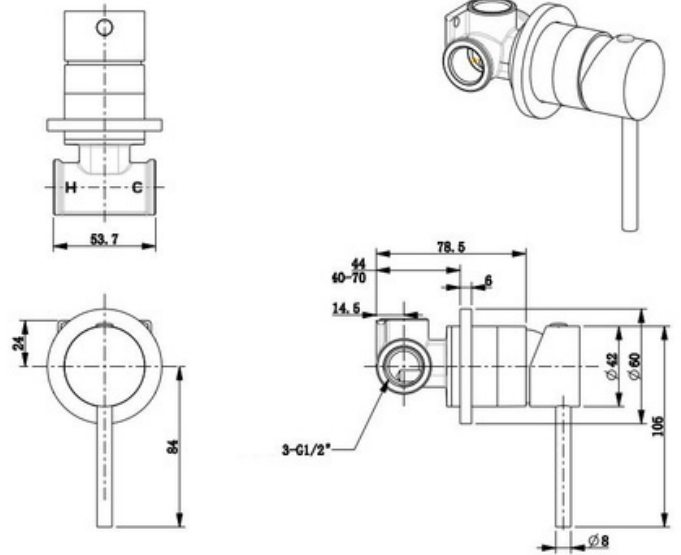

TAQSIAMBSMB - Siam Black Bath/Shower Mixer

DIMENSIONS

Length: 50 mm, Height: 115 mm

DESCRIPTION

Solid brass construction with a matte black finish

Incorporates a quality ceramic disc cartridge with a whopping 10-year warranty