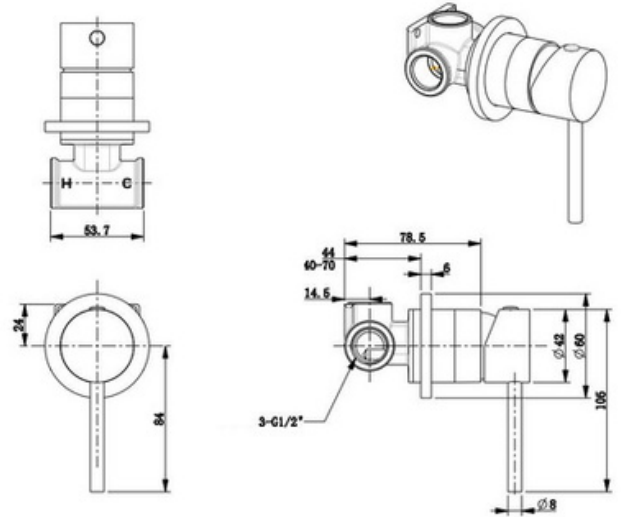

TAQSIAMBSMBGM- Siam Brushed Gun Metal Bath/Shower Mixer

DIMENSIONS

Length: 50 mm, Height: 115 mm

DESCRIPTION

The Siam bath shower mixer boasts a smart, streamlined design with a long thin handle guaranteed to add elegance to any bathroom. It is a much-loved product not only for its design but also its quality, and not to mention the ability to match this style with all your bathroom accessory needs. Coupling beautifully with the Jade shower handset combo, with this bath shower mixer you will never want to leave your shower again!