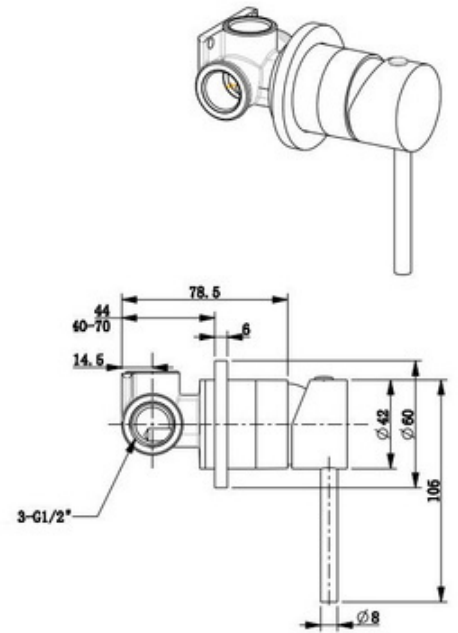

TAQSIAMBMBN - Siam Brushed Nickel Bath/Shower Mixer

DIMENSIONS

Length: 50 mm, Height: 115 mm

DESCRIPTION

The Siam bath shower mixer boasts a smart, streamlined design with a long thin handle guaranteed to add elegance to any bathroom. It is a much-loved product not only for its design but also its quality, and not to mention the ability to match this style with all your bathroom accessory needs. Coupling beautifully with the Jade shower handset combo, with this bath shower mixer you will never want to leave your shower again!