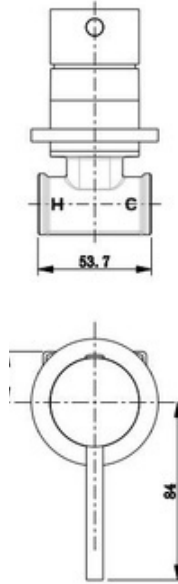

TAQSIAMBMBN - Siam Brushed Nickel Bath/Shower Mixer

DIMENSIONS

Length: 50 mm, Height: 115 mm

DESCRIPTION

The Siam bath shower mixer boasts a smart, streamlined design with a long thin handle guaranteed to add elegance to any bathroom. It is a much-loved product not only for its design but also its quality, and not to mention the ability to match this style with all your bathroom accessory needs. Coupling beautifully with the Jade shower handset combo, with this bath shower mixer you will never want to leave your shower again!

● Solid brass construction with a Brushed Nickel finish.

● Incorporates a quality ceramic disc cartridge with a whopping 10-year warranty

● Also available in the ever-popular high gloss chrome, matte black, brushed gold and gun metal.