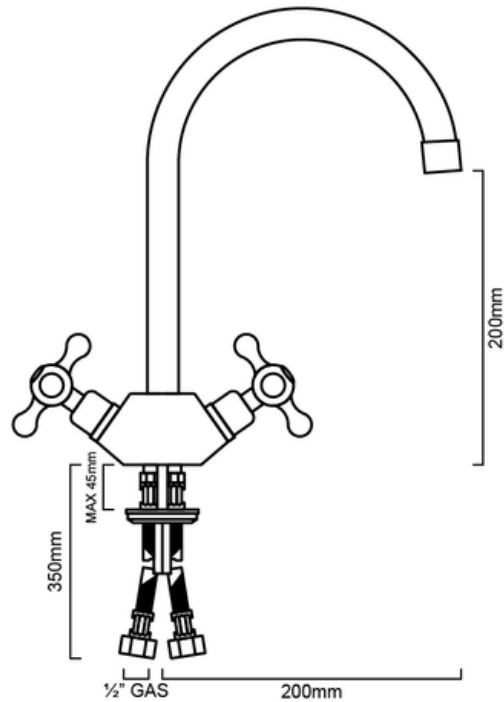

# TAQTC - Aquila Gooseneck Twinner Sink Mixer

## DIMENSIONS

Reach: 200mm, Length: 200mm

## DESCRIPTION

- The Aquila Gooseneck Twinner is a traditional, round, chrome, twin-lever sink mixer
- Made in Italy
- It is constructed from solid brass and features a high gloss, chrome finish
- Has a swivel spout
- Hot and cold taps use washers
- This tap will fit into sink tap holes industry-wide with its 35mm size meaning you can accompany this mixer straight into your kitchen sink.