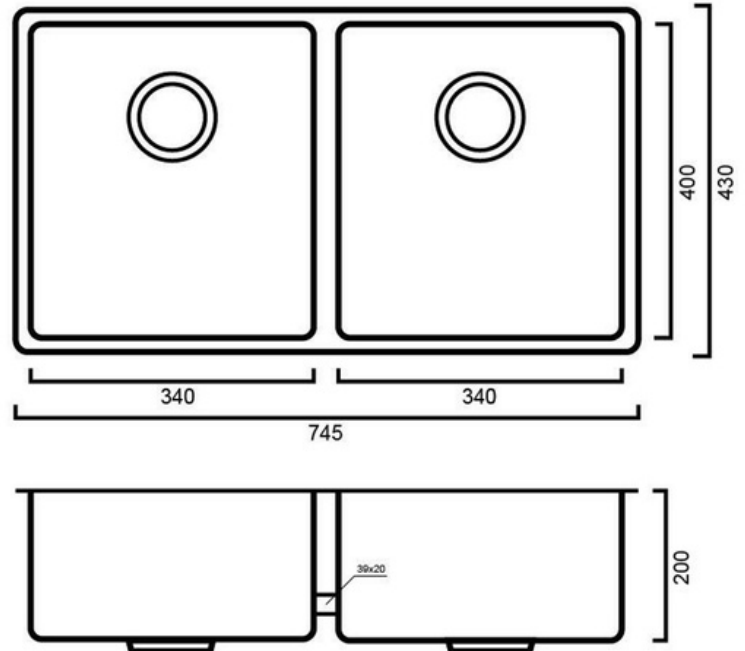

TECH200UG - Tech200U

Brushed Gold

Undermount Sink

DIMENSIONS

Length: 745mm, Width: 430mm, Depth: 200mm, Litres: 64L

DESCRIPTION

We love this square double-bowl sink and we think you will too! Why? Because we've used our 25 years of industry experience to turn a classic sink into a beautifully modern piece that will be a highlight in your kitchen. With two large sink bowls giving plenty of space for washing, chopping, rinsing and the like, the