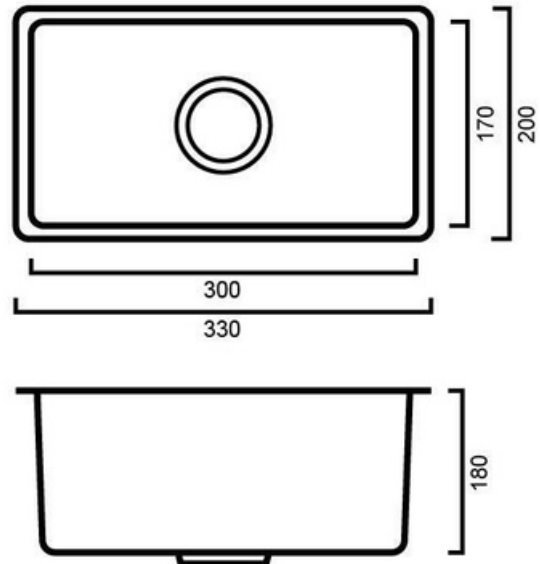

TECH30UG - Tech 30U Brushed Gold Undermount Sink

DIMENSIONS

Length: 230mm, Width: 330mm, Depth: 180mm, Litres: 9L

DESCRIPTION

The Tech 30U is a small, square Brushed Gold sink that has been specially designed for small spaces, as a smart-looking hand basin, bar sink, or anything you may like to use it for. We often find that they are useful for medical clinic setups. What's more, the Tech 30UG has the option of being under-mounted or inset on the benchtop, as its edges are beautifully finished, and ready to be presented in any setting