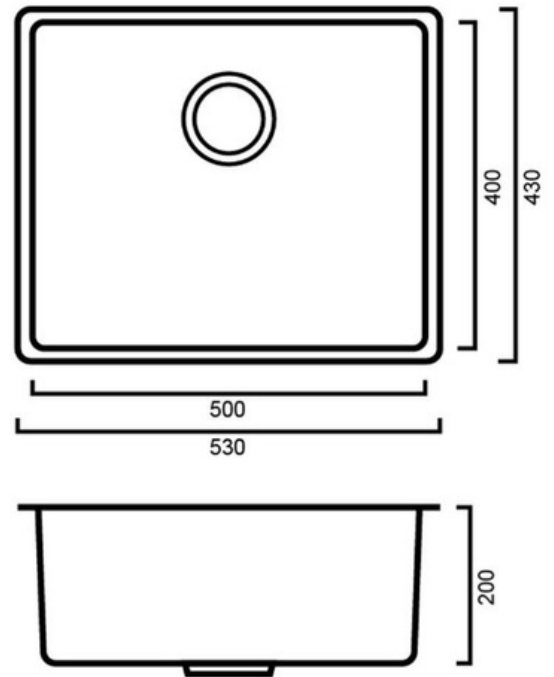

Tech100U - Brushed Gold Undermount Sink

DIMENSIONS

Length: 530mm, Width: 430mm, Depth: 200mm, Litres: 40L

DESCRIPTION

For those wanting something a little bigger than a standard-size bowl, the Tech 100U offers a bigger, more practical sink with the same fabulous features as the Tech range. These include the elegant Brushed Gold finish, sound-deadening pads underneath the sink, high-quality handmade construction and a long-lasting warranty. The design itself is a popular modern square style with thoughtfully designed, easy-to-clean edges.

- Perfect for people wanting a bigger kitchen sink in a single bowl design, whilst still saving benchtop space
- Could also be cleverly used to save space in a laundry
- Designed to give the option of a top or under-mount set-up
- Pair with a detachable drainer for ultimate kitchen functionality
- Features a special handmade 1.2mm thick construction from 304 grade, 18/10 stainless steel
- Comes with a basket waste plug included for free
- Our Brushed Gold sinks have a Stainless steel construction with a PVD Brushed Gold finish.