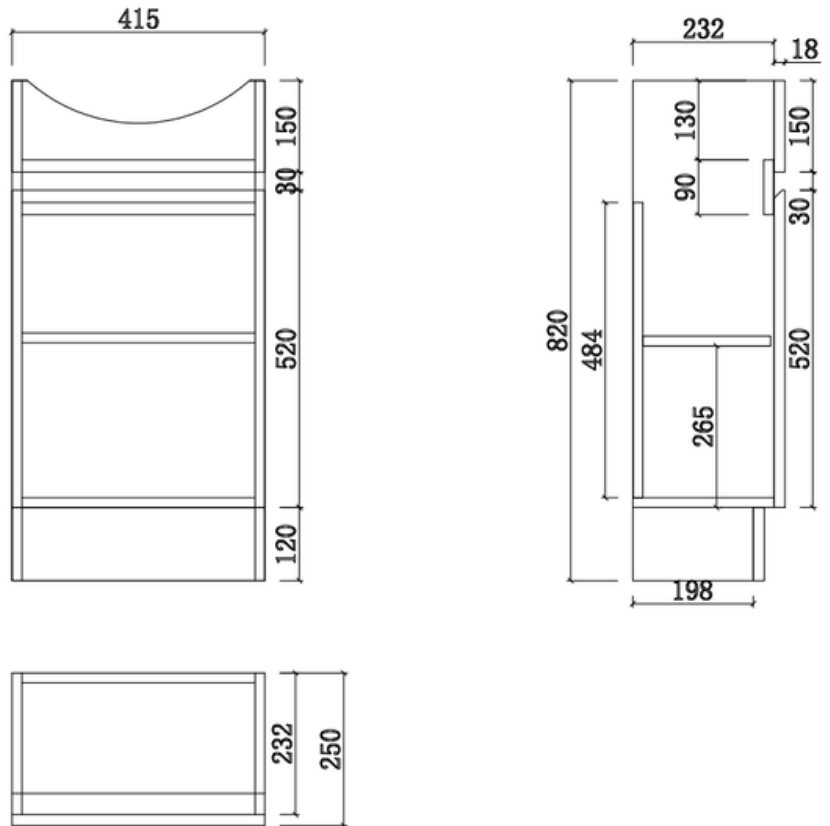

VHELENA - Helena Vanity & Top 450mm

DIMENSIONS

- Cabinet & No Top: 415mm length x 232mm depth x 820mm height
- Cabinet & Ceramic Top: 450mm length x 350mm width x 870mm height (+/- 5mm tolerance)

DESCRIPTION