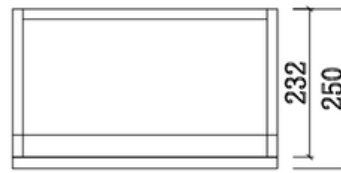

# VHELENAWH - Helena Vanity & Top Wall Hung 450mm

## DIMENSIONS

Length: 415 mm, Height: 500 mm, Depth: 232 mm