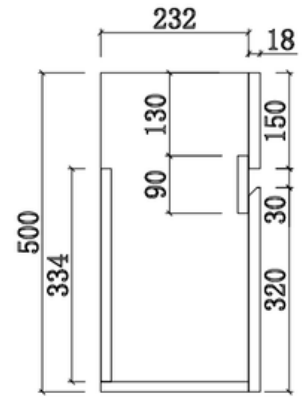

# VHELENAWH - Helena Vanity & Top Wall Hung 450mm

## DIMENSIONS

Length: 415 mm, Height: 500 mm, Depth: 232 mm