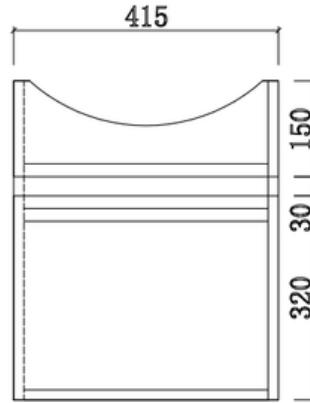

# VHELENAWH - Helena Vanity & Top Wall Hung 450mm

## DIMENSIONS

Length: 415 mm, Height: 500 mm, Depth: 232 mm