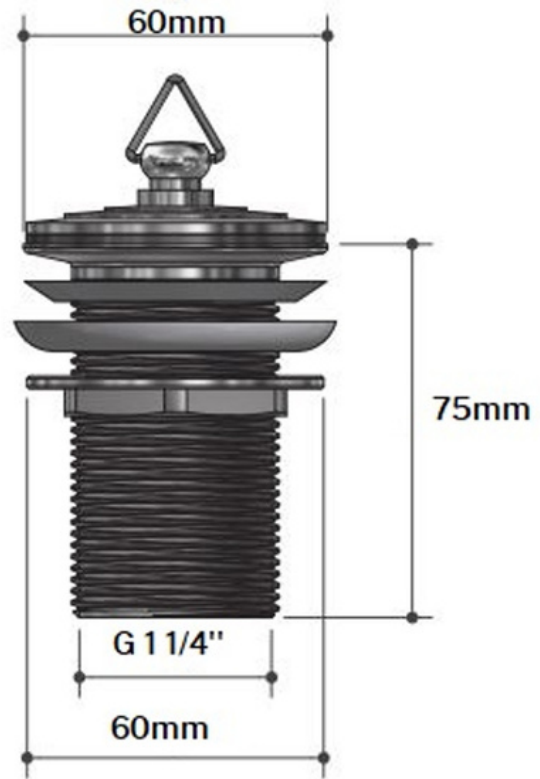

W32BP - 32mm Basin Plug & Waste

DIMENSIONS

OUTLET: 40 mm

DESCRIPTION

- Contemporary 32mm split basin plug & waste
- Modern High Gloss Chrome plug
- Easy to clean
- High Gloss Chrome on solid brass construction