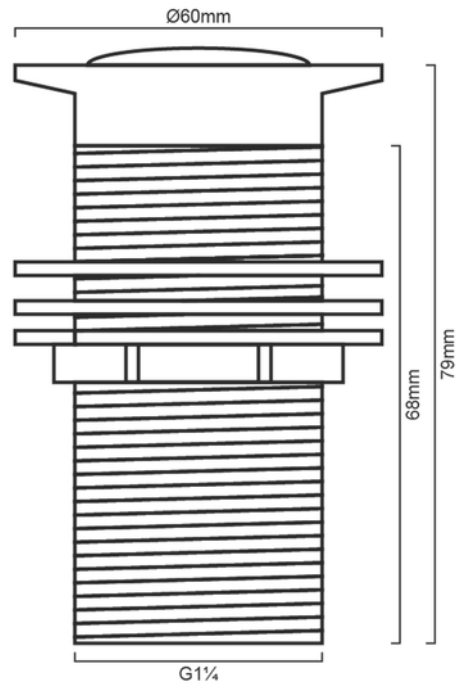

W32P - Standard Chrome Pop-Up Waste

DIMENSIONS

Width: 32 mm, Length: 32 mm

DESCRIPTION

This contemporary Chrome 32mm pop-up basin waste is a clever, attractive option for your bathroom basin sink. As a pop-up, you don't need to worry about losing your plug like a normal split plug and waste as it is always attached. Simply press down to push it in and fill the basin. Press again to release the seal and allow the water to drain. It features an easy-to-clean unscrewable chrome cap allowing you to easily clean underneath the cap.

- The W32P is a contemporary chrome pop-up basin waste, manufactured from solid brass and a High Gloss Chrome finish.
- Easy to clean
- Chrome on brass construction
- Supplied with 32-40mm adaptor

WARRANTY INFORMATION