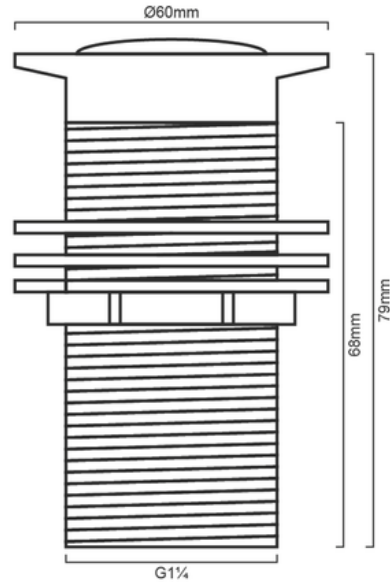

W32PBG - Standard Brushed Gold Pop-Up Waste

DIMENSIONS

Width: 32 mm, Length: 32 mm

DESCRIPTION

- Contemporary 32mm pop-up basin plug
- Easy to use - simply press down to push it in and fill the basin. Press again to release the seal and allow the water to drain.
- Don't need to worry about losing your plug like a normal split plug and waste as it is always attached
- Easy-to-clean twist-off cap
- PVD Brushed Gold finish with sturdy brass construction
- Supplied with 32-40mm adaptor at no extra charge
- Not suitable for a basin with an overflow – see the [overflow version](#) of the Standard Brushed Gold Pop-up Waste