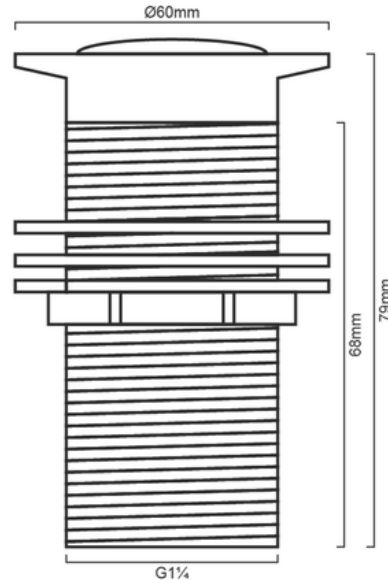

# W32PBN - Standard Brushed Nickel Pop-Up Waste

## DIMENSIONS

Width: 32 mm, Length: 32 mm

## DESCRIPTION

This classy Brushed Nickel pop-up waste is as elegant as it is durable. Made from solid brass with a high-quality PVD Brushed Nickel finish and featuring an easy-to-clean twist-off cap, it is both refined and practical. Combine with a Brushed Nickel basin mixer to match the trendy look through your bathroom.

- Contemporary 32mm pop-up basin plug
- Easy to use - simply press down to push it in and fill the basin. Press again to release the seal and allow the water to drain.
- Don't need to worry about losing your plug like a normal split plug and waste as it is always attached
- Easy-to-clean twist-off cap
- PVD Brushed Nickel finish with sturdy brass construction
- Supplied with 32-40mm adaptor at no extra charge
- Not suitable for a basin with an overflow – see the overflow version of the standard brushed nickel pop-up waste