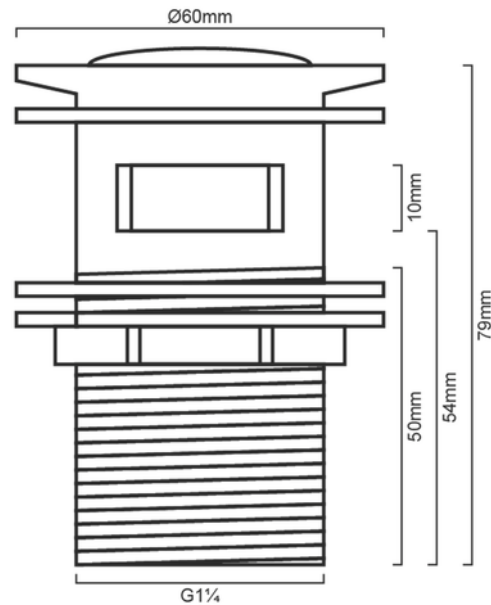

W32PO - Standard Chrome Pop-Up Waste With Overflow

DIMENSIONS

Width: 32 mm, Length: 32 mm

DESCRIPTION

This contemporary chrome 32mm pop-up basin waste with overflow is a clever, attractive option for your bathroom basin sink. As a pop-up, you don't need to worry about losing your plug like a normal split plug and waste as it is always attached. Simply press down to push it in and fill the basin. Press again to release the seal and allow the water to drain. It features an easy-to-clean unscrewable chrome cap allowing you to easily clean underneath the cap.

- Elegant 32mm basin pop-up plug
- Easy-to-clean unscrew the chrome cap
- High-quality gloss chrome finish on sturdy solid brass construction
- Designed for a basin with an overflow
- Supplied with 32-40mm adaptor at no extra charge