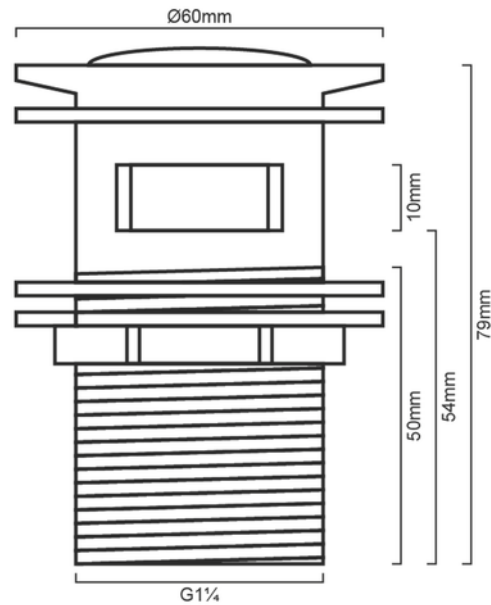

W32POBG - Standard Brushed Gold Pop-Up Waste With Overflow

DIMENSIONS

Width: 32 mm, Length: 32 mm

DESCRIPTION

- Contemporary 32mm pop-up basin plug with overflow
- Easy to use - simply press down to push it in and fill the basin. Press again to release the seal and allow the water to drain.
- Don't need to worry about losing your plug like a normal split plug and waste as it is always attached
- Easy-to-clean twist-off cap
- PVD Brushed Gold finish with sturdy brass construction
- Supplied with 32-40mm adaptor at no extra charge
- Only suitable for a basin with overflow