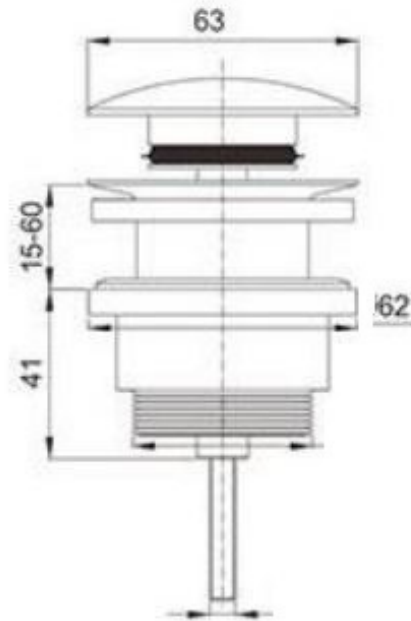

## DIMENSIONS

OUTLET: 32mm

- The Universal Pop up waste works in a basin with or without an overflow
- Contemporary 32mm pop-up basin plug
- Easy to use - simply press down to push it in and fill the basin. Press again to release the seal and allow the water to drain.
- Don't need to worry about losing your plug like a normal split plug and waste as it is always attached
- Easy-to-clean twist-off cap
- Brushed Gold finish with sturdy brass construction
- Supplied with 32-40mm adaptor at no extra charge