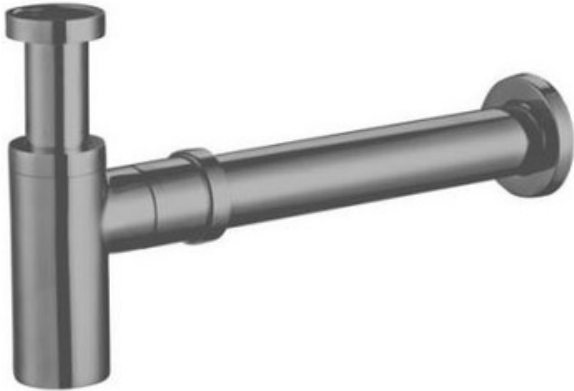

W40BTSOFIAGM - Sofia Gun Metal Bottle Trap 40mm

DESCRIPTION

- Bottle trap in the sleek round Sofia range
- 40mm
- Solid brass construction with a high-quality PVD Gun Metal finish

WARRANTY INFORMATION

- 1 Year Replacement Product Warranty* 1 Year on Finishes*
- Product replacement does not include installation or removal of the original product.
- Check product for damage before installation - installing a damaged product voids the warranty.