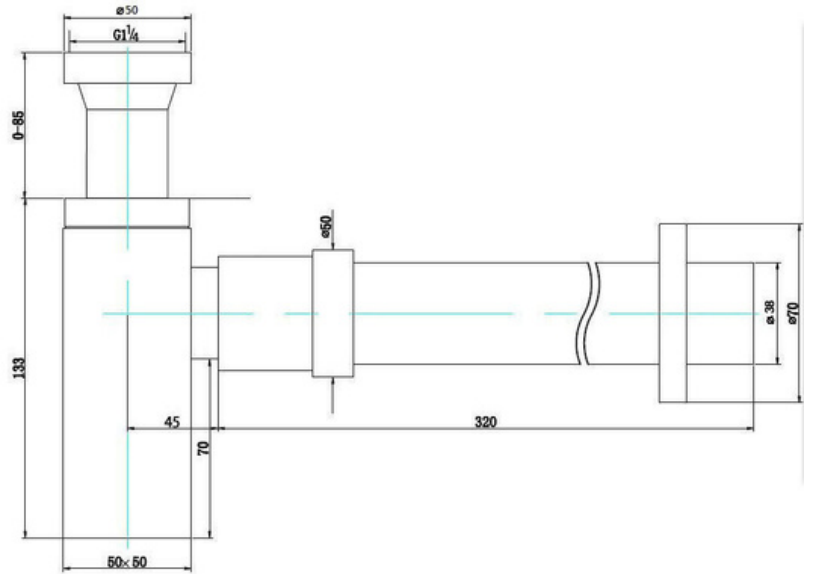

W40BTSOFIAGM - Sofia Gun Metal Bottle Trap 40mm

DESCRIPTION

- Bottle trap in the sleek round Sofia range
- 40mm
- Solid brass construction with a high-quality PVD Gun Metal finish

WARRANTY INFORMATION

- 1 Year Replacement Product Warranty* 1 Year on Finishes*
- Product replacement does not include installation or removal of the original product.
- Check product for damage before installation - installing a damaged product voids the warranty.