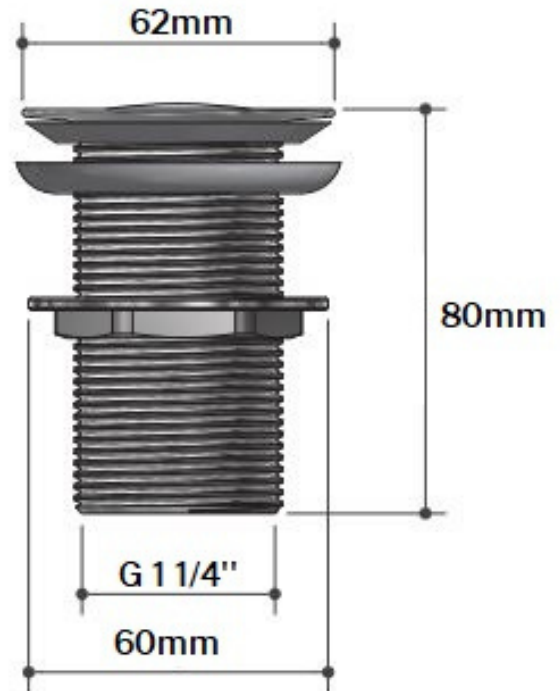

# W40P - Standard Chrome Pop-Up Waste 40mm

## DIMENSIONS

OUTLET: 40mm

## DESCRIPTION

This contemporary Chrome 40mm pop-up waste is a clever, attractive option for your bathroom. As a pop-up, you don't need to worry about losing your plug like a normal split plug and waste as it is always attached. Simply press down to push it in and fill. Press again to release the seal and allow the water to drain. It features an easy-to-clean unscrewable chrome cap allowing you to easily clean underneath the cap.

- The W40P is a contemporary High Gloss Chrome Pop-Up waste, manufactured from solid brass
- Easy to clean
- Chrome on brass construction