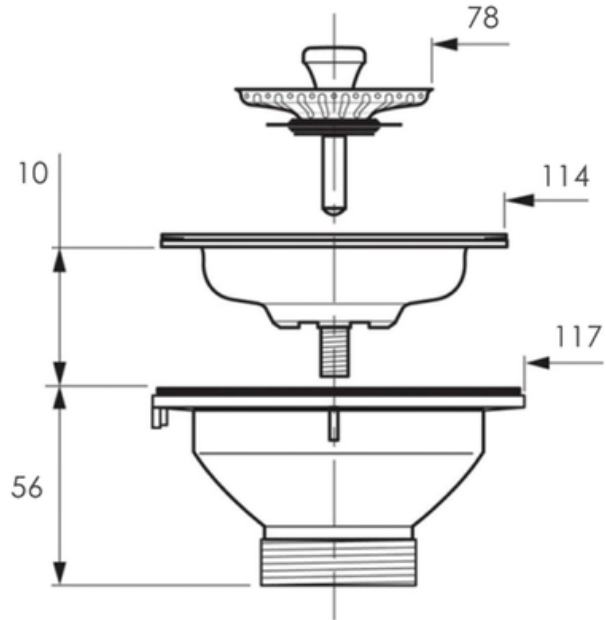

W90DBG - 90mm Basket Waste Brushed Gold

DIMENSIONS

90 x 50 Basket Waste 50mm Long STD

DESCRIPTION

- The W90D Brushed Gold is a kitchen sink basket plug and waste
- Easy to clean
- Brushed Gold on brass construction
- 90x50 Basket Waste 50mm Long STD
- Guaranteed stainless steel ball and spring mechanism
- Watermark approved