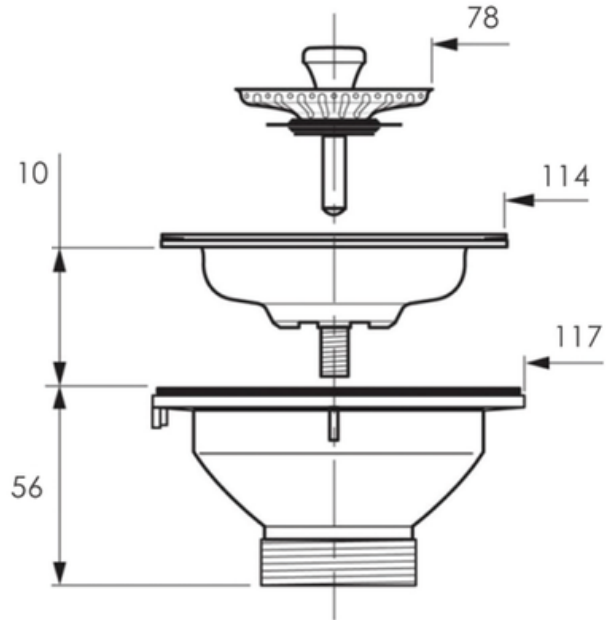

W90DGM - 90mm Basket Waste Gun Metal

DIMENSIONS

90 x 50 Basket Waste 50mm Long STD

DESCRIPTION

- The W90D Gun Metal is a kitchen sink basket plug and waste
- Easy to clean
- Gun Metal on brass construction
- 90x50 Basket Waste 50mm Long STD
- Guaranteed stainless steel ball and spring mechanism
- Watermark approved