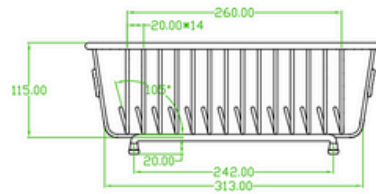

WBSSZ05 - Standard Wire Basket

DIMENSIONS

360mm Length x 310mm Wide x 115mm Depth

DESCRIPTION

- The ideal kitchen sink accessory
- Standard size will fit into almost any full-sized sink
- Constructed from durable 304, 18/10 grade stainless steel
- Rubber feet and rounded edges to protect your sink