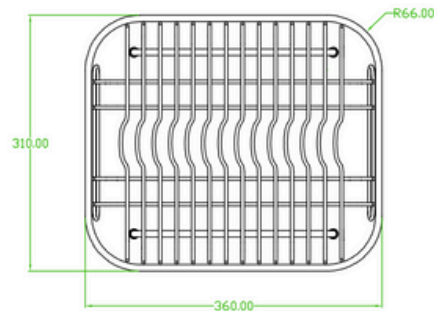

WBSSZ05 - Standard Wire Basket

DIMENSIONS

360mm Length x 310mm Wide x 115mm Depth

DESCRIPTION

- The ideal kitchen sink accessory
- Standard size will fit into almost any full-sized sink
- Constructed from durable 304, 18/10 grade stainless steel
- Rubber feet and rounded edges to protect your sink