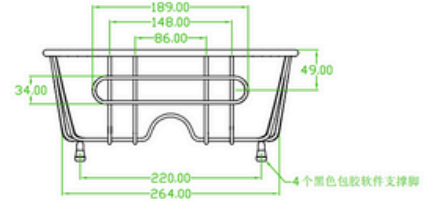

WBSSZ05 - Standard Wire Basket

DIMENSIONS

360mm Length x 310mm Wide x 115mm Depth

DESCRIPTION

- The ideal kitchen sink accessory
- Standard size will fit into almost any full-sized sink
- Constructed from durable 304, 18/10 grade stainless steel
- Rubber feet and rounded edges to protect your sink