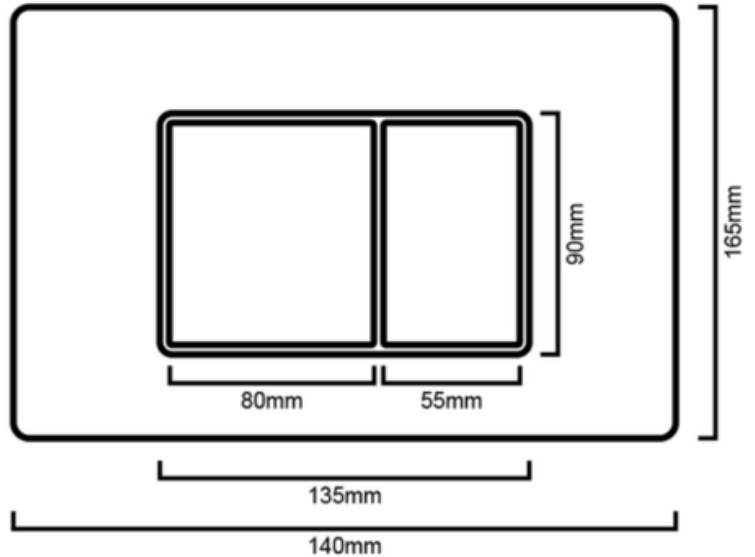

WCBERLINSGM - Berlin Square Gun Metal Flush Buttons

DIMENSIONS

Width: 245mm x Height: 165mm x Depth: 18mm

DESCRIPTION

- High-quality PVD Gun Metal finish
- Square-shaped toilet flush buttons
- Width: 245mm x Height: 165mm x Depth: 18mm
- The Berlin Square Gun Metal Flush Buttons can be paired with an in-wall concealed cistern setup

IMPORTANT NOTICE

- All dimensions of all ceramic products may vary from size guidelines due to material properties and the handmade manufacturing process.
- All pictures and drawings on this brochure are representational only, changes in the product may have occurred since the time of print.
- All prices on this brochure and The Sink Warehouse website are subject to change without notice.