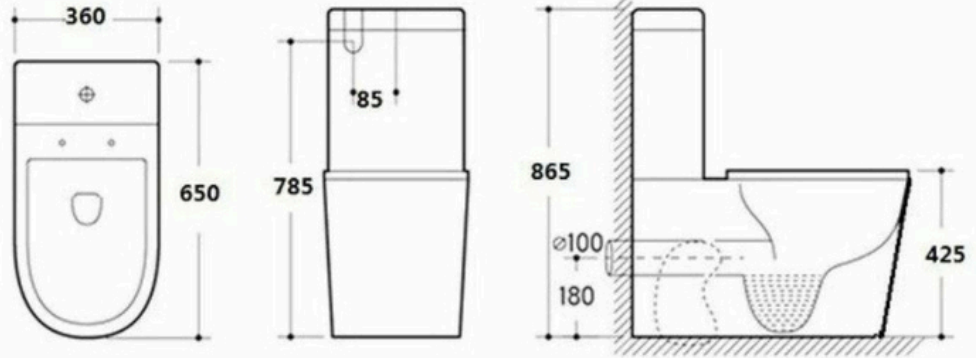

WCBERN - Bern Back To Wall Toilet Suite

DIMENSIONS

Length: 650mm, Width: 360mm, Height: 865mm

DESCRIPTION

- The Bern is a contemporary, white, back to wall toilet suite
- Can be fitted as a S-Trap or P-Trap
- Back or bottom water inlet (back inlet requires an extra purchase of a conversion valve)
- Rimless flushing technology for easy cleaning and increased hygiene
- Constructed from vitreous china ceramic with chrome plated dual flush buttons
- Heavy duty soft closing seat with quick release for easy cleaning
- Nano glazed pan - [Click here](#) for more information on nano glaze
- Includes an adjustable connector for set out of 70mm - 160mm or optional 150mm - 200mm
- See our [Toilet Training For Adults: A Toilet Buying Guide](#) for more information

WELS INFORMATION

WELS LPM: 3.5L

WELS Registration Code: L04908

WELS Licence Number: 1156

WELS Star Rating: 4 Stars

WARRANTY INFORMATION

- 5 year product warranty on all ceramic parts.*
- 1 Year warranty on seat, flush valves and internals.
- Product replacement does not include installation or removal of the original product.
- Check product for damage before installation - installing a damaged product voids the warranty.

IMPORTANT NOTICE

- All dimensions of all ceramic products may vary from size guidelines due to material properties and the handmade manufacturing process.
- All pictures and drawings on this brochure are representational only, changes in the product may have occurred since the time of print.
- All prices on this brochure and The Sink Warehouse website are subject to change without notice.