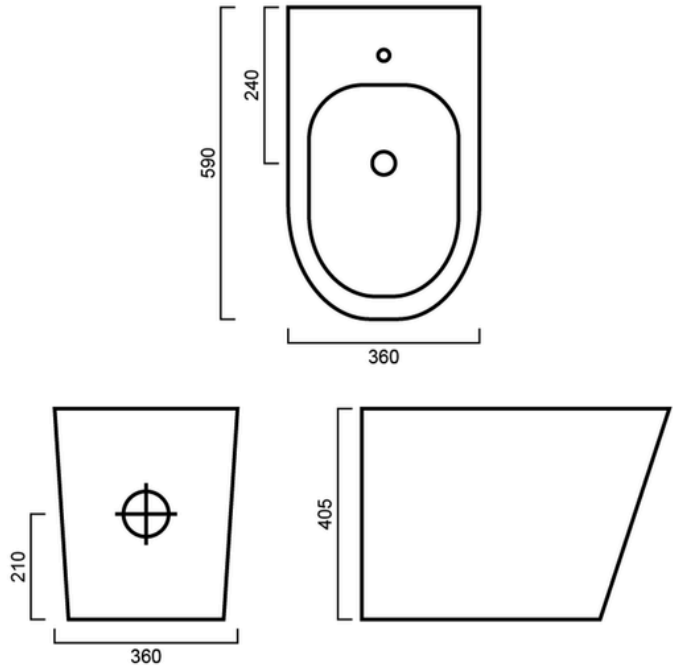

WCBERNBIDET - Bern Bidet Suite

DIMENSIONS

Length: 590 mm, Width: 360 mm, Height: 405 mm

DESCRIPTION

- The Bern Bidet is a contemporary, white, back-to-wall bidet toilet suite
- 360mm long x 590mm wide x 405mm high
- Constructed from vitreous china ceramic
- Combine with the Elegant Bidet Mixer to create a complete bidet suite
- The Bidet mixer and waste are not included in the price of the bidet and need to be purchased additionally