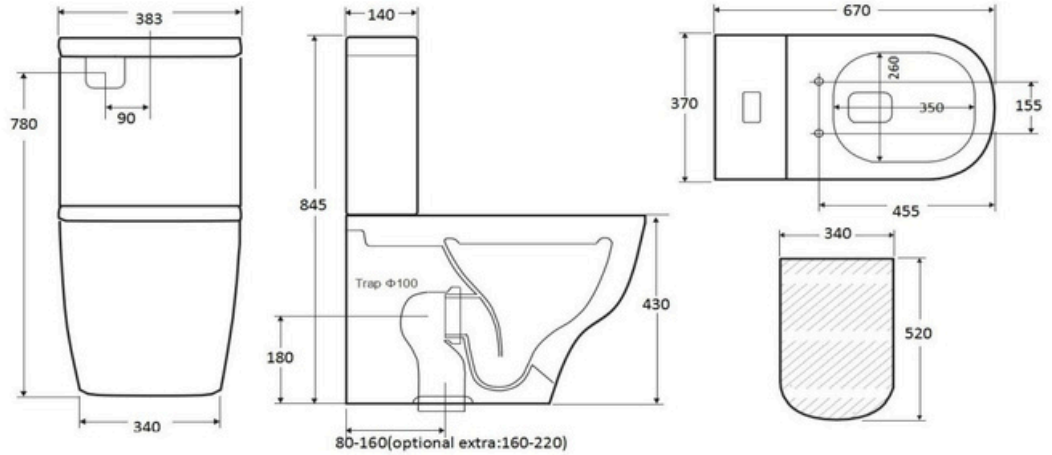

## DIMENSIONS

Length: 710mm, Width: 370mm, Height: 850mm