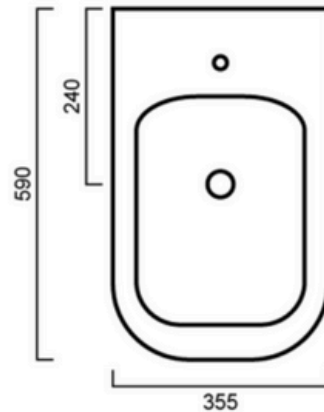

# WCHAGUEWH - Hague Wall Hung Pan

## DIMENSIONS

Length: 540 mm, Width: 350 mm, Height: 370 mm

## DESCRIPTION

- Contemporary wall hung back to wall pan
- 350mm long x 540mm deep x 370mm high
- Heavy duty soft close seat with quick release for easy cleaning
- Combine with an in-wall cistern and round or square flush buttons for a modern, slimline look
- Our Toilet Suite can be partnered with our [Wall Hung Concealed In-Wall Cistern](#) to operate your perfect toilet.