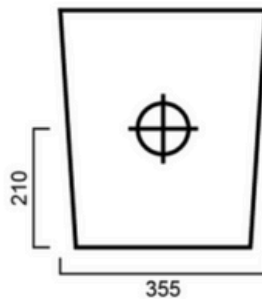

## DIMENSIONS

Length: 540 mm, Width: 350 mm, Height: 370 mm

## DESCRIPTION

- Contemporary wall hung back to wall pan
- 350mm long x 540mm deep x 370mm high
- Heavy duty soft close seat with quick release for easy cleaning
- Combine with an in-wall cistern and round or square flush buttons for a modern, slimline look
- Our Toilet Suite can be partnered with our [Wall Hung Concealed In-Wall Cistern](#) to operate your perfect toilet.