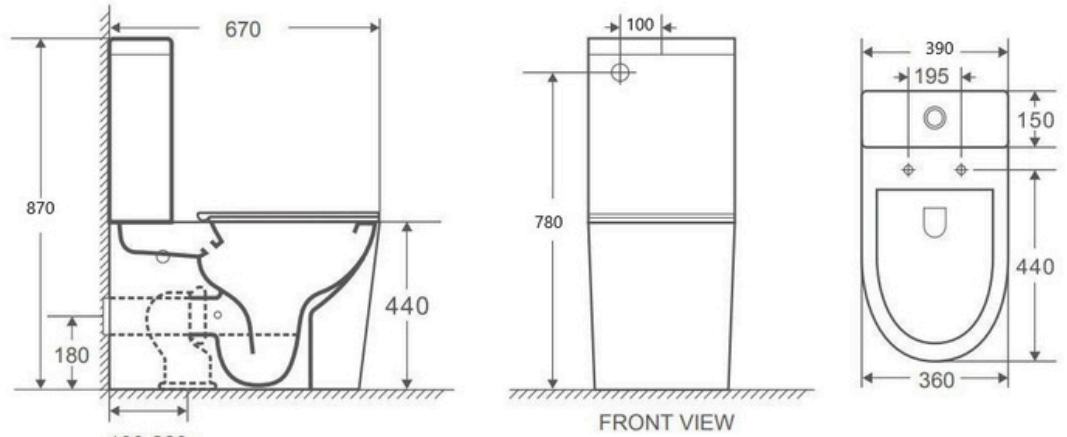

WCMADRID - Madrid Rimless & Whirlpool Hygienic Glaze toilet

DIMENSIONS

Length 670mm x Width 390mm x Height 870mm

DESCRIPTION

- But it's not just about the cool factor—this toilet has some serious benefits, too.
- Powerful flush with a Whirlpool-like motion that cleans the bowl thoroughly.
- Reduces water usage with an efficient flush
- Super quiet (as you can hear in the video!) at just 40dB, which is the sound of a refrigerator hum
- Easy to clean thanks to the smooth, curved design and Hygienic glaze coating.
- Attractive and contemporary appearance that can upgrade any bathroom.
- Long-lasting and durable materials that can withstand everyday use.
- Slimline Seat - Ergonomic UF and quick-release soft close seat
- Highest-quality vitreous ceramic
- Universal system for both top inlet and bottom inlet
- S or P-Trap
- Toilet Type: Back-to-Wall Suite
- Set Out 270 - 160mm

WELS INFORMATION

WELS LPM: 3.5L

WELS Licence Number: 1743

WELS Registration Code: L07657

WELS Star Rating: 4 Stars

WARRANTY INFORMATION

- 5 year product warranty on all ceramic parts.*
- 1 Year warranty on seat, flush valves and internals.
- Product replacement does not include installation or removal of the original product.
- Check product for damage before installation - installing a damaged product voids the warranty.