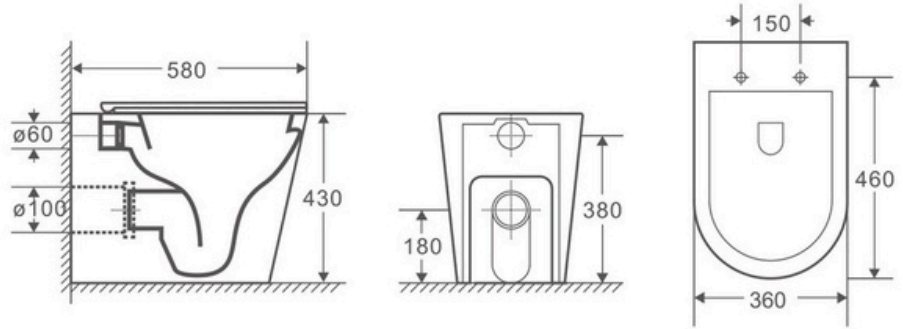

WCMADRIDBI - Madrid Rimless & Whirlpool Hygienic Glaze Back Inlet Floor Pan

DIMENSIONS

Length 460mm x Width 360mm x Height 430mm

DESCRIPTION

- But it's not just about the cool factor—this toilet has some serious benefits, too.
- Powerful flush with a Whirlpool-like motion that cleans the bowl thoroughly.
- Reduces water usage with an efficient flush
- Super quiet (as you can hear in the video!) at just 40dB, which is the sound of a refrigerator hum
- Easy to clean thanks to the smooth, curved design and Hygienic glaze coating.
- Attractive and contemporary appearance that can upgrade any bathroom.
- Long-lasting and durable materials that can withstand everyday use.
- Slimline Seat - Ergonomic UF and quick-release soft close seat
- Highest-quality vitreous ceramic
- Toilet Type: Back Inlet Floor Pan

WELS INFORMATION

WELS LPM: 3.3L

WELS Registration Code: L07660

WELS Licence Number: 1743

WELS Star Rating: 4 Stars

WARRANTY INFORMATION

- 5 year product warranty on all ceramic parts.*
- 1 Year warranty on seat, flush valves and internals.
- Product replacement does not include installation or removal of the original product.
- Check product for damage before installation - installing a damaged product voids the warranty.