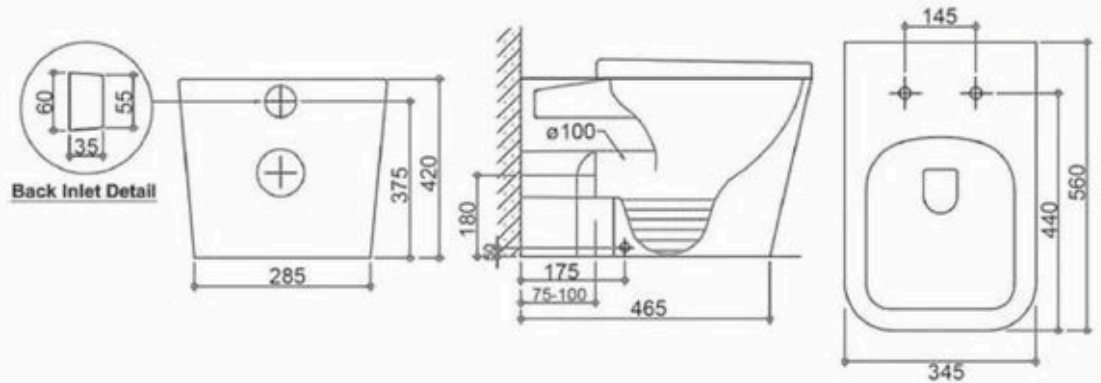

WCNAPABI - Rimless Floor Plan Nano Glaze

DIMENSIONS

Length: 345 mm, Width: 560 mm, Height: 420 mm

DESCRIPTION

- The Napa rimless floor pan is a modern, elegant system that uses cutting edge flushing mechanisms aimed at increasing flushing power and water efficiency.
- With its rimless flushing technology and nano glazed pan, the Napa is one of the most powerful and toughest toilets out there!
- Nano glazing surface
- Highest quality vitreous ceramic
- Slimline Seat (ISC93) - Ergonomic UF and quick release soft close seat
- Universal system for both top inlet and bottom inlet
- Set Out: 80 - 220
- P-Trap: IS15 180mm
- S Trap Maximum Set Out: 140mm

WELS INFORMATION

WELS LPM: 3.5

WELS Registration Code: S05433

WELS Licence Number: 1383

WELS Star Rating: 4 Stars

WARRANTY INFORMATION

- 5 year product warranty on all ceramic parts.*
- 1 Year warranty on seat, flush valves and internals.
- Product replacement does not include installation or removal of the original product.
- Check product for damage before installation - installing a damaged product voids warranty.