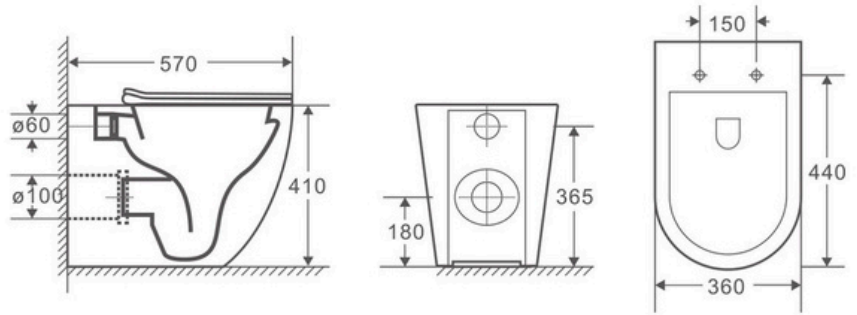

WCPARISBI - Paris Rimless & Whirlpool Hygienic Glaze Back Inlet Floor Pan

DIMENSIONS

Length 570mm x Width 360mm x Height 410mm

DESCRIPTION

- But it's not just about the cool factor—this toilet has some serious benefits, too.
- Powerful flush with a Whirlpool-like motion that cleans the bowl thoroughly.
- Reduces water usage with an efficient flush
- Super quiet (as you can hear in the video!) at just 40dB, which is the sound of a refrigerator hum
- Easy to clean thanks to the smooth, curved design and Hygienic glaze coating.
- Attractive and contemporary appearance that can upgrade any bathroom.
- Long-lasting and durable materials that can withstand everyday use.
- Slimline Seat - Ergonomic UF and quick-release soft close seat
- Highest-quality vitreous ceramic
- Toilet Type: Back Inlet Floor Pan

WELS INFORMATION

WELS LPM: 3.3L

WELS Licence Number: 1743

WELS Registration Code: L07658

WELS Star Rating: 4 Stars

WARRANTY INFORMATION

- 5 year product warranty on all ceramic parts.*
- 1 Year warranty on seat, flush valves and internals.
- Product replacement does not include installation or removal of the original product.
- Check product for damage before installation - installing a damaged product voids the warranty.