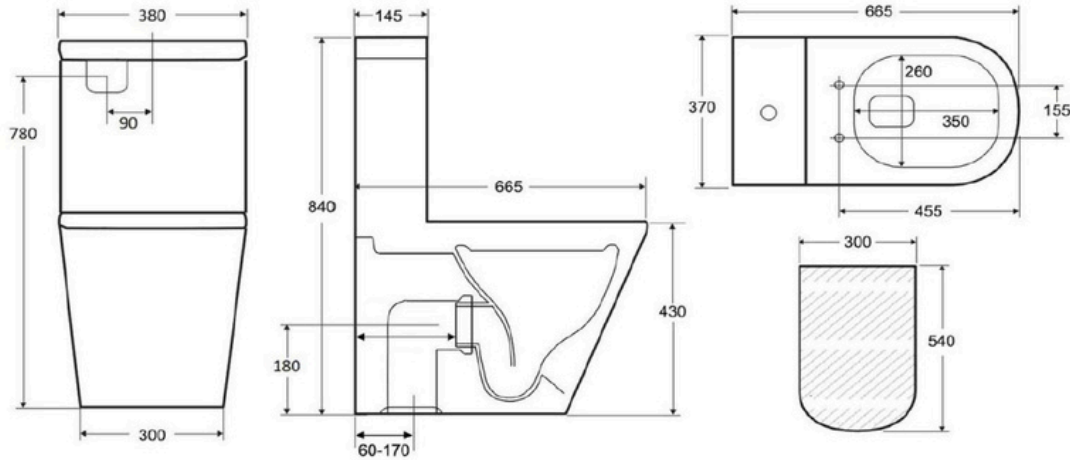

WCVALENCIA - Valencia Tornado Nano Glaze

DIMENSIONS

Length: 665mm, Width: 360mm, Height: 845mm

DESCRIPTION

- The Valencia toilet suite is a modern, elegant system that uses cutting-edge flushing mechanisms aimed at increasing flushing power and water efficiency.
- With its tornado-flushing technology and nano-glazed pan, the Venice is one of the most powerful and toughest toilets out there!
- Tornado Flush Technology
- Nano glazing surface
- Highest-quality vitreous ceramic
- Slimline Seat - Ergonomic UF and quick-release soft close seat
- Universal system for both top inlet and bottom inlet
- P-Trap: 180mm

WELS INFORMATION

WELS LPM: 4.5/3L

WELS Registration Code: L05385

WELS Licence Number: 1674

WELS Star Rating: 4 Stars

WARRANTY INFORMATION

- 5 year product warranty on all ceramic parts.*
- 1 Year warranty on seat, flush valves and internals.
- Product replacement does not include installation or removal of the original product.
- Check product for damage before installation - installing a damaged product voids the warranty.

IMPORTANT NOTICE

- All dimensions of all ceramic products may vary from size guidelines due to material properties and the handmade manufacturing process.
- All pictures and drawings on this brochure are representational only, changes in the product may have occurred since the time of print.
- All prices on this brochure and The Sink Warehouse website are subject to change without notice.