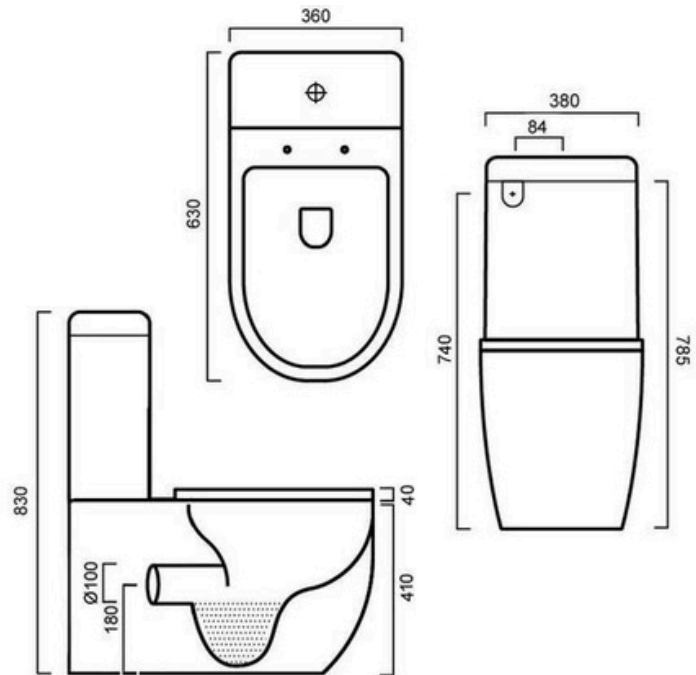

# WCVIENNA - Vienna Back to Wall Toilet Suite

## DIMENSIONS

Length: 630 mm, Width: 360 mm, Height: 830 mm

## DESCRIPTION

- The Vienna is a contemporary, white, back to wall toilet suite
- Can be fitted as an S-Trap or P-Trap
- Back or bottom water inlet
- Features whirlpool flushing technology for a powerful, water-efficient flush
- Constructed from vitreous china ceramic with chrome-plated dual flush buttons
- Heavy-duty soft close seat with quick release for easy cleaning
- Includes an adjustable connector for set out of 90mm - 145mm or optional 145mm - 190mm