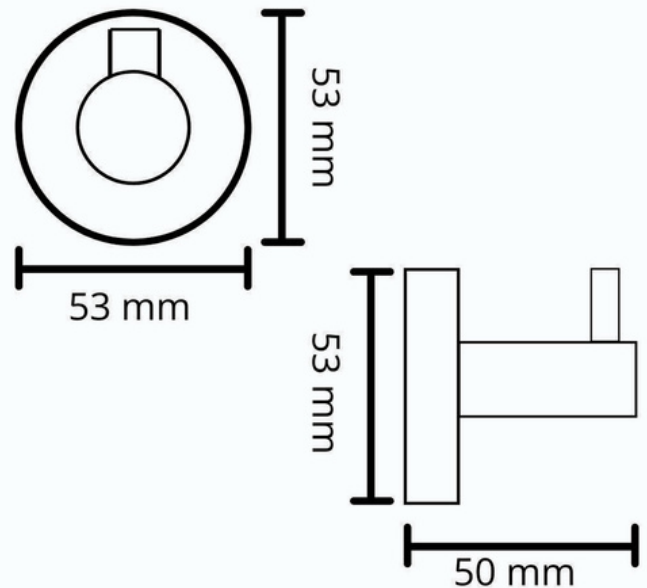

BASORH - Sofia Chrome Single Robe Hook

BASORH : 53 mm (L) 50 mm (W) 53 mm (H)

DIMENSIONS

Width: 50 mm, Length: 53 mm, Height: 53 mm

DESCRIPTION

- The Sofia is a modern, round, Chrome, bathroom robe hook
- It is constructed entirely from brass and features a high quality, High Gloss Chrome finish
- Length: 53 mm, Width: 50 mm, Height: 53 mm
- Weight: 190g
- Provides towel-hanging space without taking up much room – perfect for small bathrooms
- Wall mounted design - product includes a fixing kit
- Combine with other products from our Sofia bathroom range to help create a sleek, contemporary bathroom design