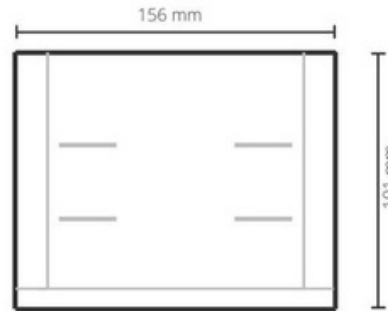

BAFIOSDB - Fiona Black Soap Dish

BAFIOSD: 156mm (L) 101mm (W) 28mm (H)

DIMENSIONS

Length: 156 Width: 101 mm, Height: 28 mm,

DESCRIPTION

- The Fiona Soap Dish is a modern, Matte Black, bathroom soap dish
- 156.5mm long x 28mm high x 101mm deep
- It is constructed entirely from brass and features a high quality, electroplated Matte Black finish
- Weight: 670g
- Includes fixing kit