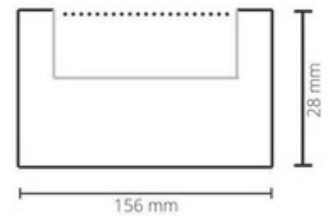

BAFIOSDB - Fiona Black Soap Dish

BAFIOSD: 156mm (L) 101mm (W) 28mm (H)

DIMENSIONS

Length: 156 Width: 101 mm, Height: 28 mm,

DESCRIPTION

- The Fiona Soap Dish is a modern, Matte Black, bathroom soap dish
- 156.5mm long x 28mm high x 101mm deep
- It is constructed entirely from brass and features a high quality, electroplated Matte Black finish
- Weight: 670g
- Includes fixing kit