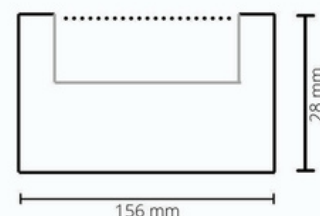

# BAFIOSDBN - Fiona Brushed Nickel Soap Dish

**BAFIOSD: 156mm (L) 101mm (W) 28mm (H)**

## DIMENSIONS

Length: 156 mm, Height: 28 mm, Width: 101 mm

- The Fiona Soap Dish is a modern, Brushed Nickel, bathroom soap dish
- 156.5mm long x 28mm high x 101mm deep
- It is constructed entirely from brass and features a high quality, PVD Brushed Nickel finish
- Weight: 670g
- Includes fixing kit
- Combine with other products from our Fiona Bathroom range to help create a sleek, contemporary bathroom design