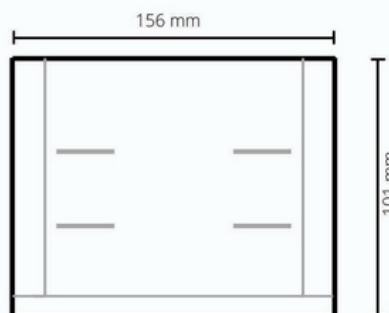

# BAFIOSDBN - Fiona Brushed Nickel Soap Dish

**BAFIOSD: 156mm (L) 101mm (W) 28mm (H)**

## DIMENSIONS

Length: 156 mm, Height: 28 mm, Width: 101 mm

- The Fiona Soap Dish is a modern, Brushed Nickel, bathroom soap dish
- 156.5mm long x 28mm high x 101mm deep
- It is constructed entirely from brass and features a high quality, PVD Brushed Nickel finish
- Weight: 670g
- Includes fixing kit
- Combine with other products from our Fiona Bathroom range to help create a sleek, contemporary bathroom design