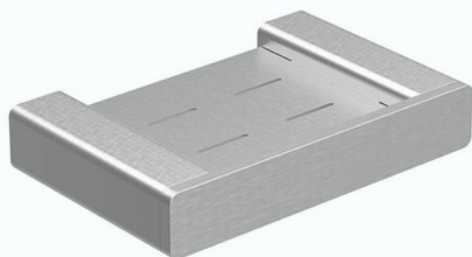

# BAFIOSDBN - Fiona Brushed Nickel Soap Dish

**BAFIOSD: 156mm (L) 101mm (W) 28mm (H)**

## DIMENSIONS

Length: 156 mm, Height: 28 mm, Width: 101 mm

## DESCRIPTION

From the Fiona range come this stylish Brushed Nickel soap dish. It features subtle slots in the plate that do not detract from the design but rather enhance its functionality to provide draining space for water and soap remnants. As well as its striking style, the Fiona Brushed Nickel soap dish makes for a practical accessory inside your shower or next to your basin. With a solid brass construction and a reliable PVD Brushed Nickel finish, this design has been comprehensively thought through to produce a durable soap holder that will look wonderful in any contemporary bathroom.

- The Fiona Soap Dish is a modern, Brushed Nickel, bathroom soap dish
- 156.5mm long x 28mm high x 101mm deep
- It is constructed entirely from brass and features a high quality, PVD Brushed Nickel finish
- Weight: 670g
- Includes fixing kit
- Combine with other products from our Fiona Bathroom range to help create a sleek, contemporary bathroom design