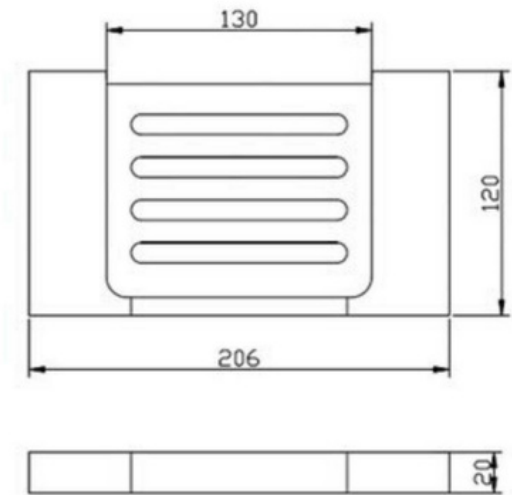

BAQUSD - Que Chrome Soap Dish

BAQUSD : 206 mm (L) 130 mm (W) 20 mm (H)

DIMENSIONS

Length: 206 mm, Width: 120 mm

DESCRIPTION

From the Que range come this stylish Chrome soap dish. It features subtle slots in the plate that do not detract from the design but rather enhance its functionality to provide draining space for water and soap remnants. As well as its striking style, the Que High Gloss Chrome soap dish makes for a practical accessory inside your shower or next to your basin. With a solid brass construction and a reliable Chrome finish, this design has been comprehensively thought through to produce a durable soap holder that will look wonderful in any contemporary bathroom.

- Contemporary square, Chrome, soap dish
- 206mm length x 120mm depth
- Includes fixing kit
- High Gloss Chrome finish on brass construction

WARRANTY INFORMATION

- 1 Year Replacement Product Warranty
- Product replacement does not include installation or removal of the original product.
- Check product for damage before installation - installing a damaged product voids warranty.