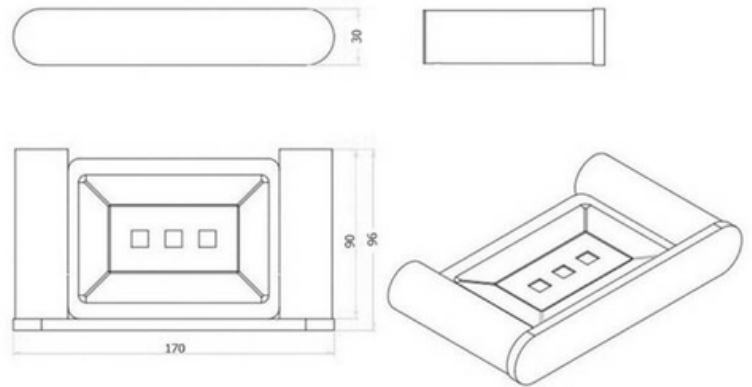

# BASASH - Saturn Chrome Soap Dish

**BASASHB : 170 mm (L) 96 mm (W) 30 mm (H)**

## DIMENSIONS

Length: 170 mm, Height: 30 mm, Width: 96 mm

## DESCRIPTION

- The Saturn is a modern, round, chrome, soap dish
- 170 mm long x 30 mm high x 96 mm deep
- It is constructed from solid brass and features a high quality chrome finish
- Wall mounted design - product includes a fixing kit