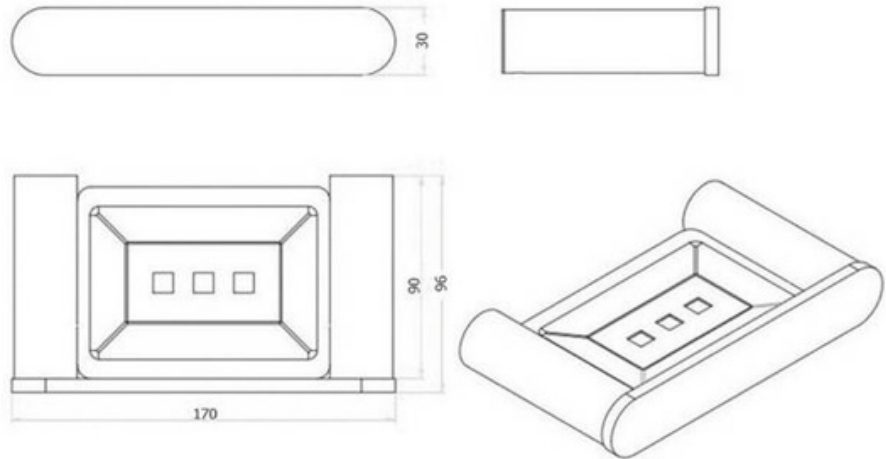

BASASHB - Saturn Black Soap Dish

BASASHB : 170 mm (L) 96 mm (W) 30 mm (H)

DIMENSIONS

Length: 170 mm, Height: 30 mm, Width: 96 mm

DESCRIPTION

- The Saturn is a modern, round, Matte Black, soap dish
- 170mm long x 30mm high x 96mm deep
- It is constructed from solid brass and high quality, electroplated Matte Black finish
- Wall mounted design - product includes a fixing kit