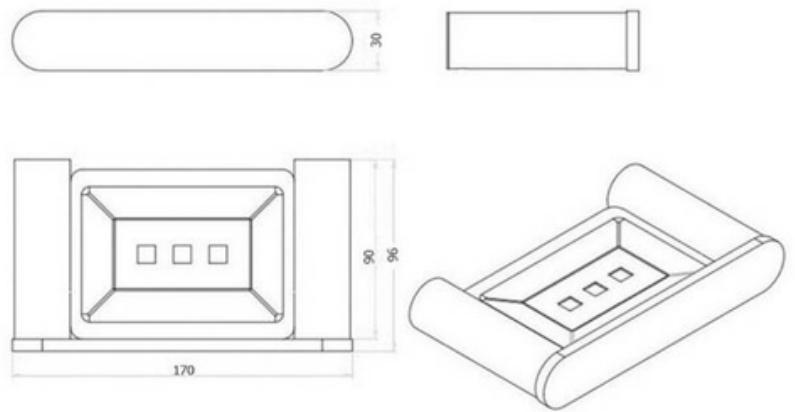

BASASHGM - Saturn Gun Metal Soap Dish

BASASHB : 170 mm (L) 96 mm (W) 30 mm (H)

DIMENSIONS

Length: 170 mm, Height: 30 mm, Width: 96 mm

DESCRIPTION

- The Saturn is a modern, round, gun metal, soap dish
- 170mm long x 30mm high x 96mm deep
- It is constructed from solid brass and features a gun metal finish
- Wall mounted design - product includes a fixing kit