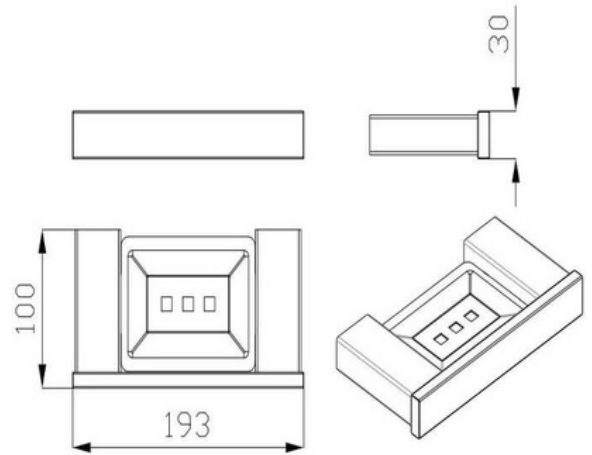

BASQSHB - Square Black Soap Dish

DIMENSIONS

Length: 193mm, Width: 100mm

DESCRIPTION

From the Square range of bathroom accessories comes this modern soap dish. With a solid brass structure, premium electroplated Matte Black finish, and wall-mounted fixing, this square soap dish will look great in your bathroom, whether you are replacing, renovating or building.

- The Square is a modern, square, Matte Black, soap dish
- 193mm long x 100mm wide
- It is constructed from solid brass and high quality, Electroplated Matte Black finish
- Includes fixing kit

WARRANTY INFORMATION