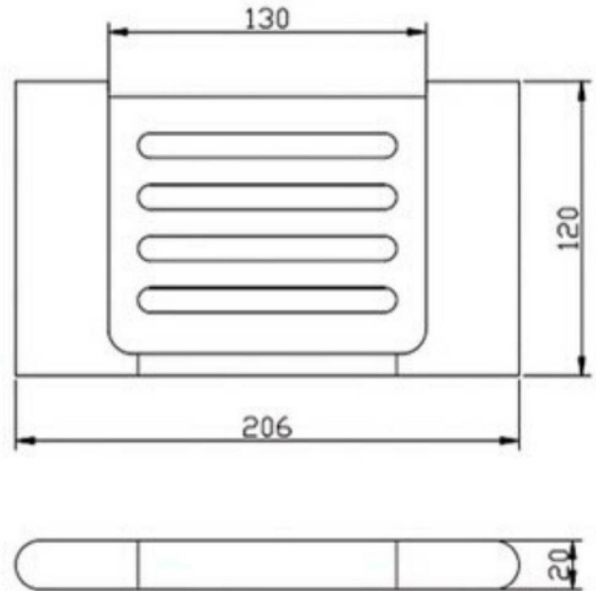

# BASTSD - Style Chrome Soap Dish

**BASTSD : 205 mm (L) 120 mm (W) 20 mm (H)**

## DIMENSIONS

Length: 205 mm, Width: 120 mm

## DESCRIPTION

From the Style range come this stylish Chrome soap dish. It features subtle slots in the plate that do not detract from the design but rather enhance its functionality to provide draining space for water and soap remnants. As well as its striking style, the Style High Gloss Chrome soap dish makes for a practical accessory inside your shower or next to your basin. With a solid brass construction and a reliable Chrome finish, this design has been comprehensively thought through to produce a durable soap holder that will look wonderful in any contemporary bathroom.

- Contemporary Chrome soap dish
- 205mm length x 120mm depth
- High Gloss Chrome finish on brass construction
- 