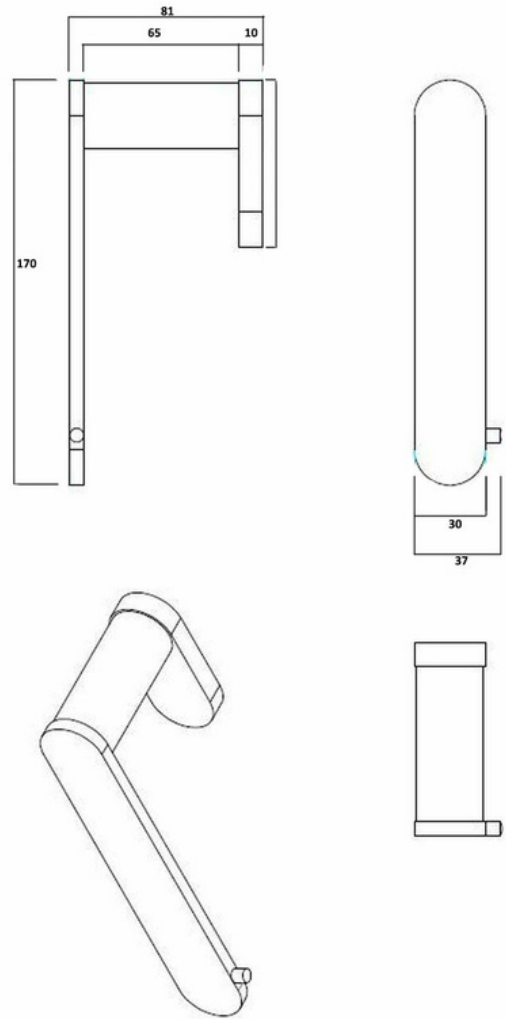

# BASATRH - Saturn Chrome Toilet Roll Holder

## DIMENSIONS

Length: 170 mm, Height: 30 mm, Width: 81 mm

## DESCRIPTION

- The Saturn Chrome toilet roll holder cleverly melds round and square to produce a stylish bathroom accessory that is incredibly popular. With a superior High Gloss Chrome finish, the Saturn wall mount is perfect for a modern or contemporary style.
- 170mm long x 30mm high x 81mm deep
- It is made to last with a solid brass construction and featuring a high quality High Gloss Chrome finish
- Wall mounted design, and includes a fixing kit for your convenience